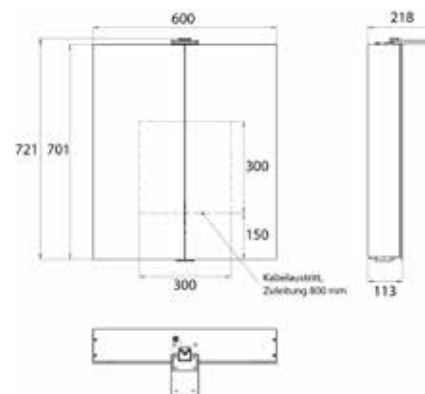

Illuminated mirror cabinet Flat 2 Style (LED), 600 mm, IP 20, 14 W, 2.700-6.500 K aluminium

Art.No.9797 063 02

Surface-mounted model, 4 continuously adjustable shelves, 2 doors, 2 sockets, height: 721 mm, one LED top light (washbasin light, top light can be switched off separately)