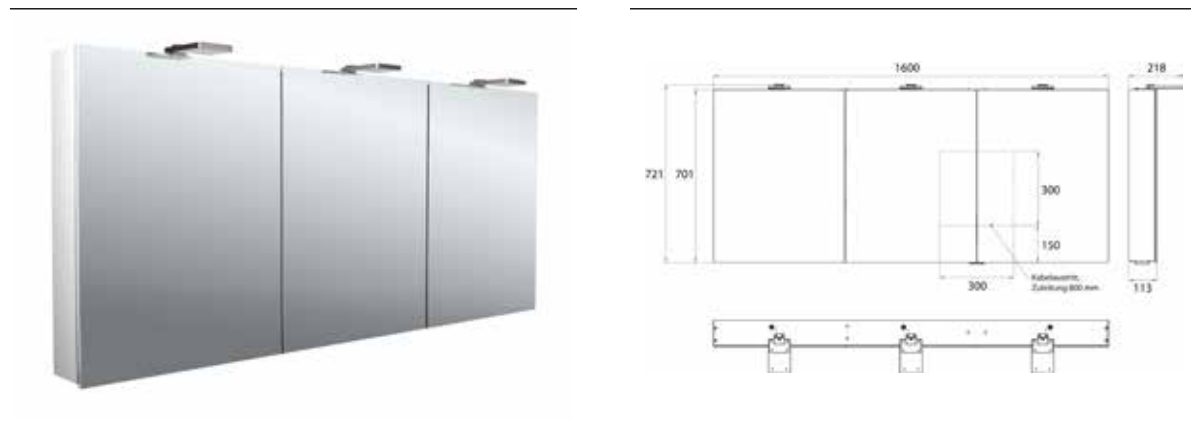

Illuminated mirror cabinet Flat 2 Style (LED), 1600 mm, IP 20, 36 W, 2.700-6.500 K aluminium

Art.No.9797 063 07

Surface-mounted model, 6 continuously adjustable shelves, 3 doors, 2 sockets, height: 721 mm, three LED top lights (washbasin light, top light can be switched off separately)