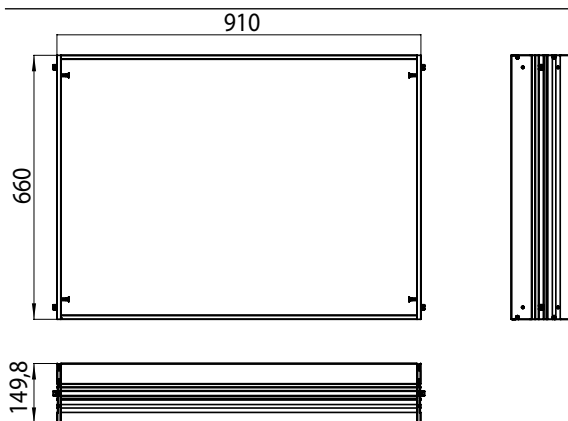

Built-in frame Built-in frame

Art.No.9897 000 07

for 9897 050 07/17/48/49/68/70