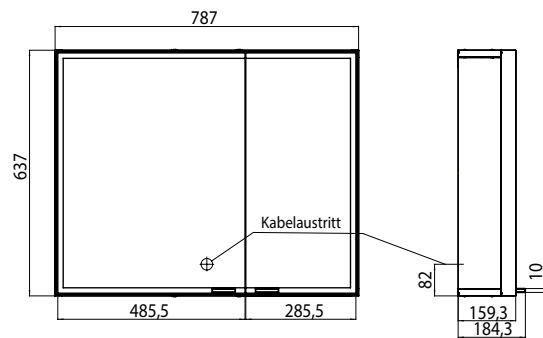

Illuminated mirror cabinet prestige, 787 mm, wide door on the left, IP 44 with Bluetooth

Art.No.9897 050 65

Wall-mounted-model, high: 637 mm, Surrounding LED illumination with touch-sensor, brightness in three steps and luminous colour (cold: 6.000 K / warm: 3.000 K) continuously dimmable, double mirror doors and mirrored rear wall. Multi-functional column with magnetic strip, illuminated accessory holders, 4 shelves, 2 sockets, Energy efficiency grade: A-A++