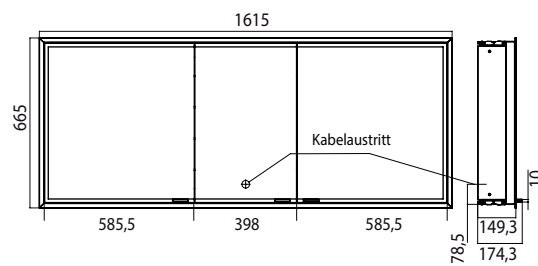

## Illuminated mirror cabinet prestige, 1615 mm, IP 44 with Bluetooth

### Art.No.9897 050 80

Built-in model, height: 665 mm, Surrounding LED illumination with touch-sensor, brightness in three steps and luminous colour (cold: 6.000 K /warm: 3.000 K) continuously dimmable, with double mirror doors and mirrored rear wall. Multi-functional column with magnetic strip, illuminated accessory holders, 4 shelves, 2 sockets, 1 switch, Energy efficiency grade: A - A++