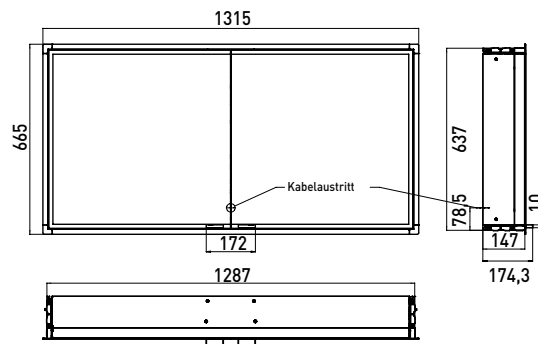

Illuminated mirror cabinet prestige, 1315 mm, IP 44 without Bluetooth

Art.No.9897 060 19

Built-in model, height: 665 mm, Surrounding LED illumination with touch-sensor, brightness in three steps and luminous colour (cold: 6.000 K /warm: 3.000 K) continuously dimmable, with double mirror doors and mirrored rear wall. Multi-functional column with magnetic strip, illuminated accessory holders, 4 shelves, 2 sockets, 1 switch, Energy efficiency grade: A - A++