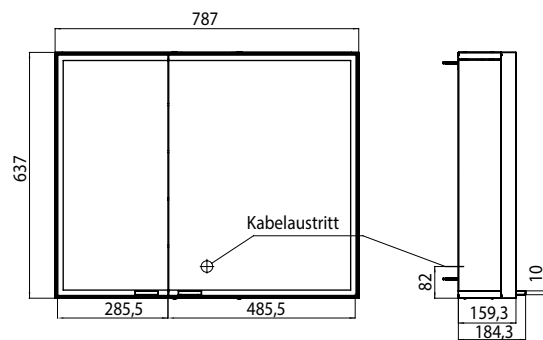

**Illuminated mirror cabinet prestige, 787 mm, wide door on the right, IP 44 without Bluetooth**

**Art.No.9897 060 20**

Wall-mounted-model, high: 637 mm, Surrounding LED illumination with touch-sensor, brightness in three steps and luminous colour (cold: 6.000 K / warm: 3.000 K) continuously dimmable, double mirror doors and mirrored rear wall. Multi-functional column with magnetic strip, illuminated accessory holders, 4 shelves, 2 sockets, Energy efficiency grade: A-A++