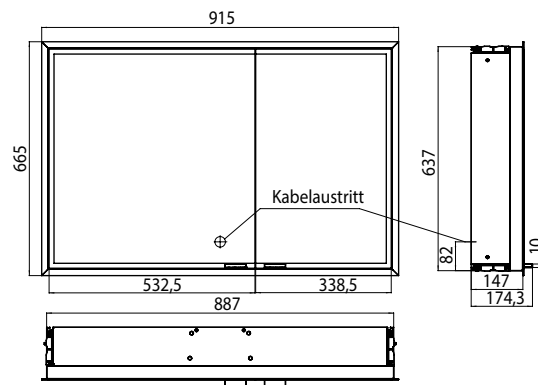

## Illuminated mirror cabinet prestige, 915 mm, wide door on the left, IP 44 without Bluetooth

### Art.No.9897 060 49

Built-in model, height: 665 mm, Surrounding LED illumination with touch-sensor, brightness in three steps and luminous colour (cold: 6.000 K /warm: 3.000 K) continuously dimmable, with double mirror doors and mirrored rear wall. Multi-functional column with magnetic strip, illuminated accessory holders, 4 shelves, 2 sockets, 1 switch, Energy efficiency grade: A - A++