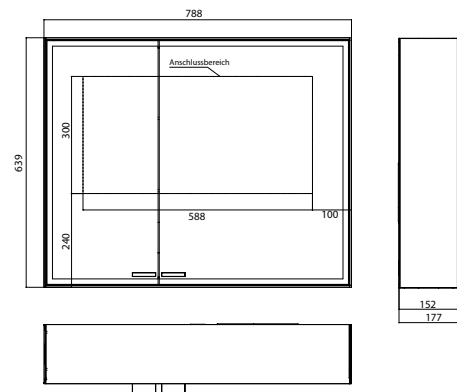

Illuminated mirror cabinet prestige 2, 788 mm, wall-mounted model, wide door on the right, IP 44 without light system

Art.No.9897 070 02

with emco light system: operation of the functions On/Off, luminous intensity, light color (2.700 to 6.500 K) and scene (Cosmetic, Energizing, Relaxing) via App, Controller or directly at the touch-control panel. Connection of different light sources via Bluetooth. For detailed information about emco light system please check www.emco-bath.com. Without emco light system: 2 switches (brightness and luminous colour cold/warm continuously dimmable). Surrounding LED-lights with mirrored back panel, 2 continuously adjustable crystal glass shelves, 2 sockets, height: 639 mm