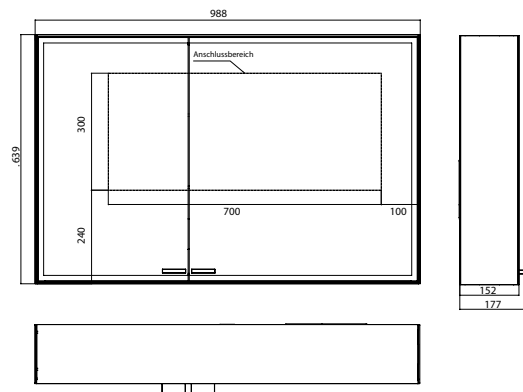

Illuminated mirror cabinet prestige 2, 988 mm, wall-mounted model, wide door on the right, IP 44 without light system

Art.No.9897 070 06

with emco light system: operation of the functions On/Off, luminous intensity, light color (2.700 to 6.500 K) and scene (Cosmetic, Energizing, Relaxing) via App, Controller or directly at the touch-control panel. Connection of different light sources via Bluetooth. For detailed information about emco light system please check www.emco-bath.com. Without emco light system: 2 switches (brightness and luminous colour cold/warm continuously dimmable). Surrounding LED-lights with mirrored back panel, 2 continuously adjustable crystal glass shelves, 2 sockets, height: 639 mm, energy efficiency grade: A - A++