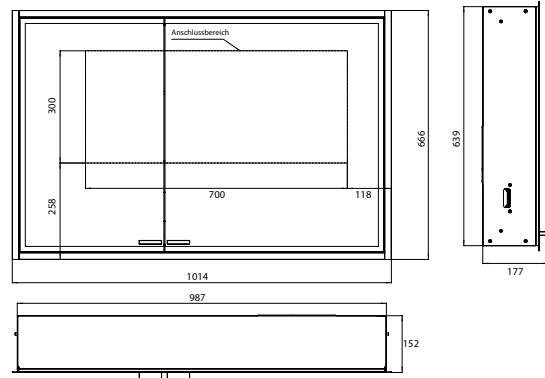

Illuminated mirror cabinet prestige 2, 1015 mm, built-in model, wide door on the right, IP 44 without light system

Art.No.9897 071 06

with emco light system: operation of the functions On/Off, luminous intensity, light color (2.700 to 6.500 K) and scene (Cosmetic, Energizing, Relaxing) via App, Controller or directly at the touch-control panel. Connection of different light sources via Bluetooth. For detailed information about emco light system please check [www.emco-bath.com](http://www.emco-bath.com). Without emco light system: 2 switches (brightness and luminous colour cold/warm continuously dimmable). Surrounding LED-lights with mirrored back panel, 2 continuously adjustable crystal glass shelves, 2 sockets, height: 666 mm