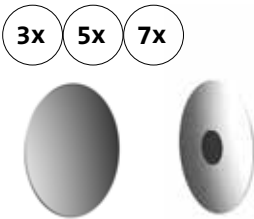

1094 000 01 3-fach/3-times
1094 000 02 5-fach/5-times
1094 000 03 7-fach/7-times

Klebespiegel,
rund, Ø 153 mm, randlos, chrom

Stick on mirror,
round, Ø 153 mm, rimless, chrome