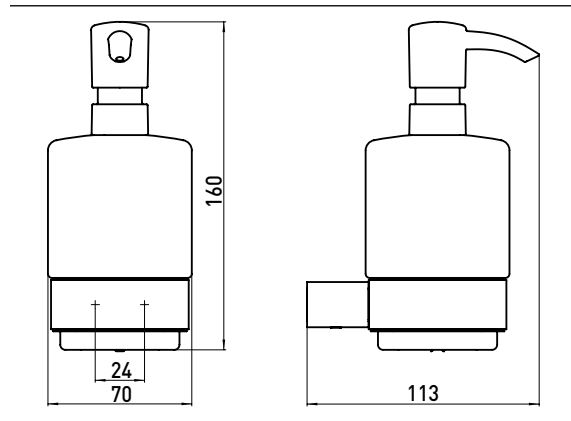

PRODUCT INFORMATION

Liquid soap dispenser, container satin crystal, pump unit plastic chrome

Art.No.0521 001 01

wall mounted