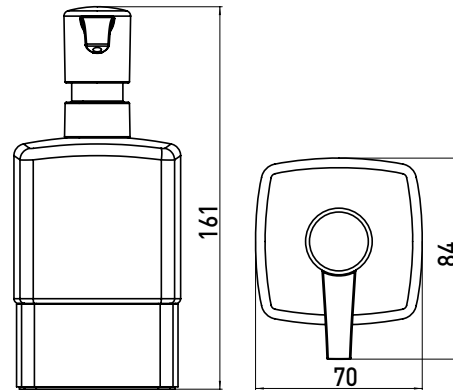

PRODUCT INFORMATION

Liquid soap dispenser, container satin crystal, pump unit plastic chrome

Art.No.0521 001 02

standing type, bowl chrome