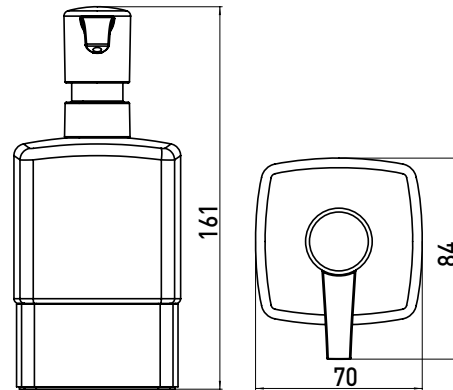

## PRODUCT INFORMATION

Liquid soap dispenser, container satin crystal, pump unit plastic black

Art.No.0521 133 02

standing type