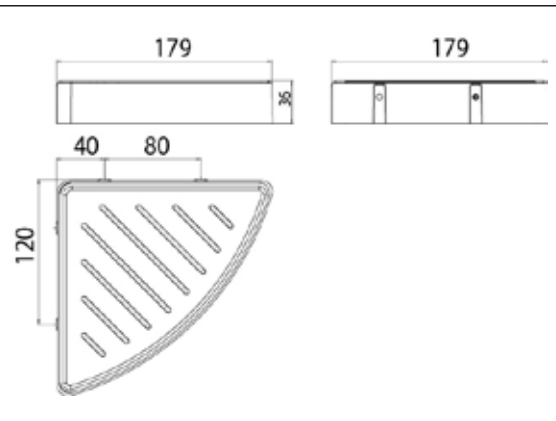

PRODUCT INFORMATION

Corner sponge dish, hidden wall fastening black/black

Art.No.0545 133 03

with detachable synthetic insert