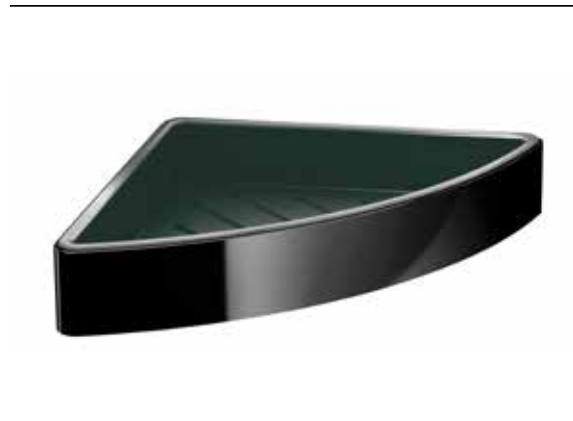

PRODUCT INFORMATION

Corner sponge dish, hidden wall fastening black/black

Art.No.0545 133 03

with detachable synthetic insert