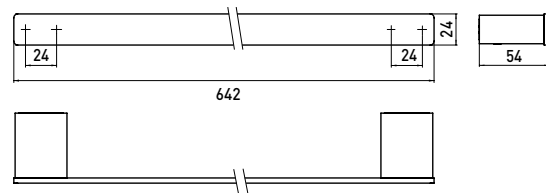

PRODUCT INFORMATION

Bath towel holder 642 mm chrome

Art.No.0560 001 60