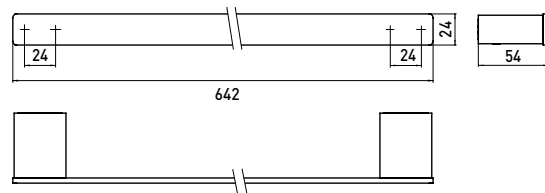

## PRODUCT INFORMATION

Bath towel holder 642 mm emco-steel

Art.No.0560 016 60