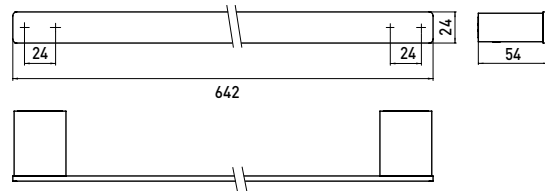

PRODUCT INFORMATION

Bath towel holder 642 mm black

Art.No.0560 133 60