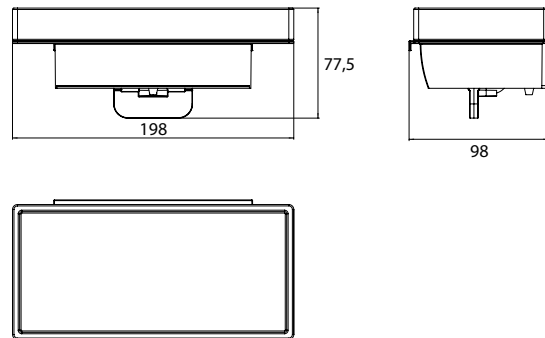

PRODUCT INFORMATION

Soap dispenser (for rail) chrome

Art.No.1821 000 04

with satin crystal glass cup, capacity: approx. 250 ml