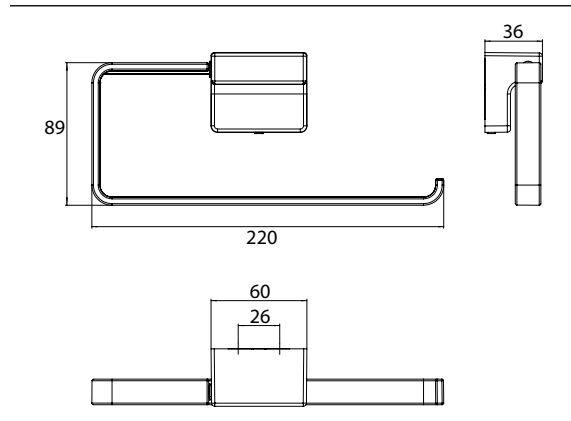

PRODUCT INFORMATION

Towel ring, open on right side chrome

Art.No.3255 001 00