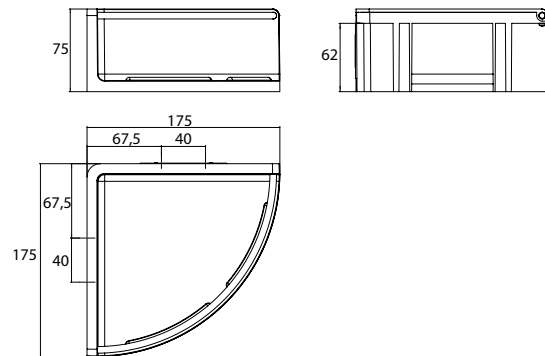

PRODUCT INFORMATION

Corner dish with rail, wall mounted, with hidden fastening, high: 75 mm, cornersize: 175 mm (emco glue system) black/black

Art.No.4345 133 01