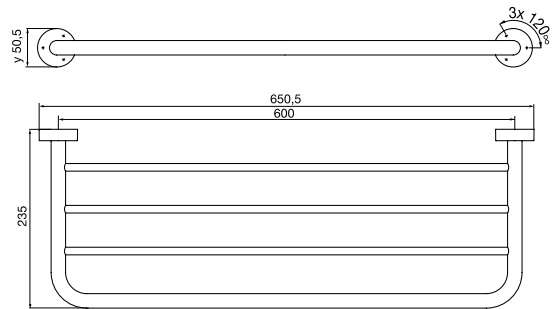

PRODUCT INFORMATION

Bath towel rack chrome

Art.No.4568 001 61

600 mm