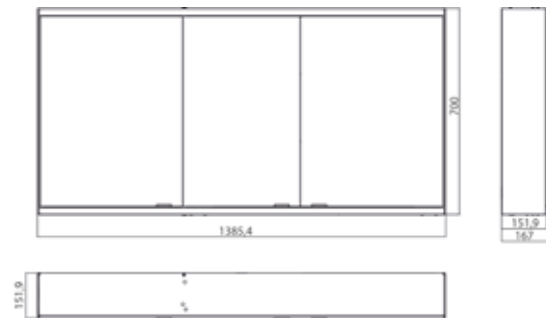

## PRODUCT INFORMATION

Illuminated mirror cabinet prime 2, 1.400 mm, 3 doors, wall-mounted version, IP 20 aluminium/white

Art.No.9497 063 49

with mirrored or white glass back panel, mirrored side panels, 4 continuously adjustable crystal glass shelves, 3 doors, 2 sockets, continuous light control (on/off, brightness and light color) via three touch sensors which are integrated into the glass rear wall, height: 700 mm, LED-lights