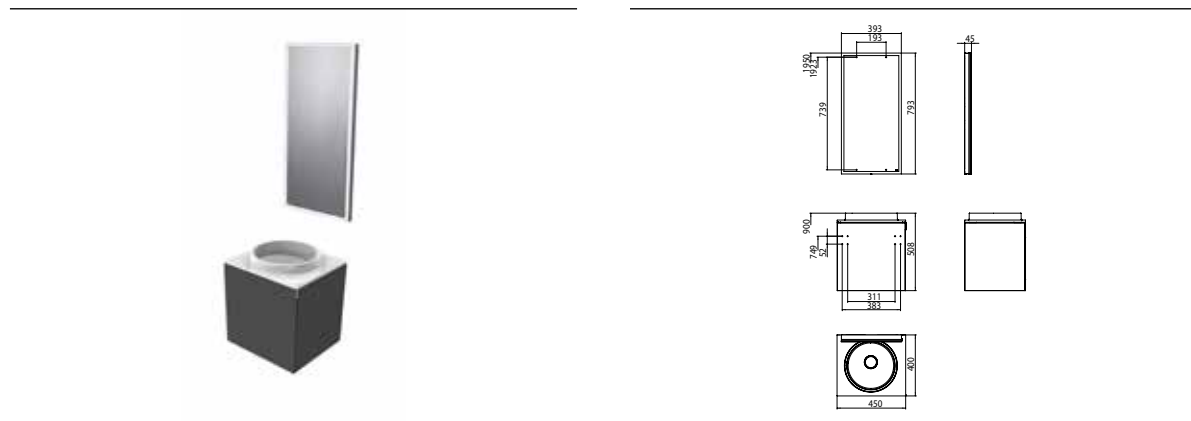

Guests vanity unit-Set (mineral composite), 450 mm black

Art.No.9582 000 10

door pull right, without tap hole and LED-illuminated mirror Prestige, 393 x 793 mm (optional towel holder)