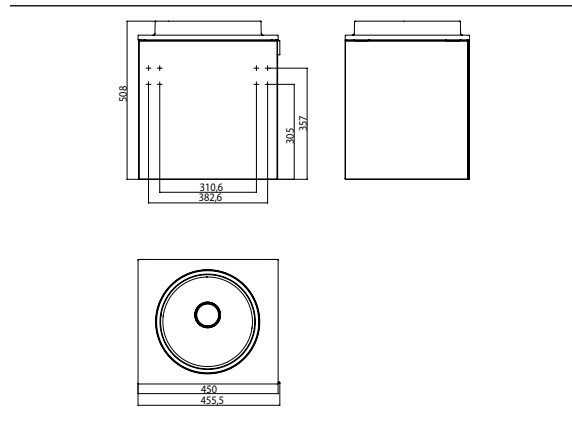

PRODUCT INFORMATION

Guests vanity unit (mineral composite), 450 mm black

Art.No.9582 275 14

door pull right, without tap hole