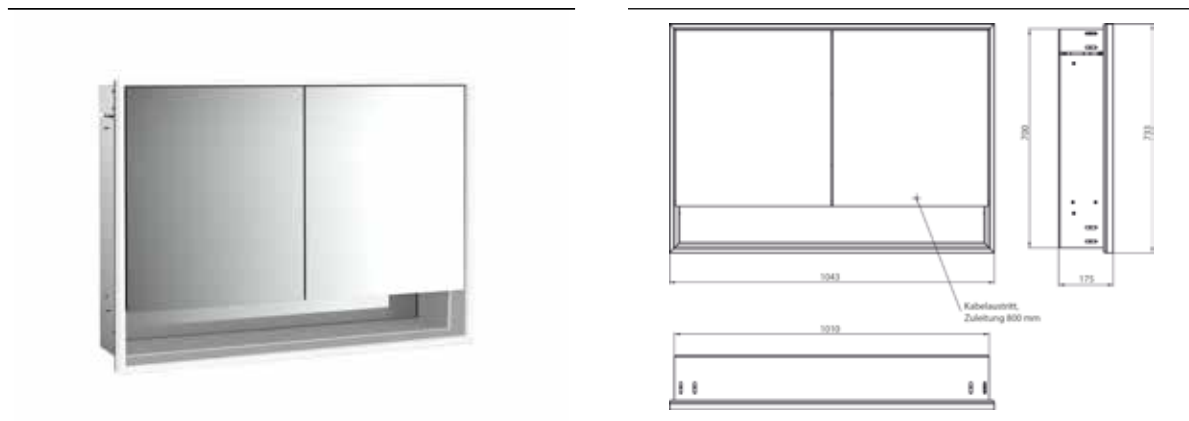

PRODUCT INFORMATION

Illuminated mirror cabinet loft with an accessible compartment, 1.000 mm, 2 doors, built-in version, IP 20. aluminium/mirror

Art.No.9798 052 13

Surrounding LED lights, with mirrored or white glass back panel, 2 continuously adjustable shelves, 2 doors, 2 sockets, light control via 3 capacitive touch control panels which can be operated from the outside (on/off, brightness and light colour - cold/warm - continuously adjustable), external cable routing for closed mirror doors. Accessible compartment (height: 122 mm) on the bottom with mirrored rear wall. Height: 733 mm.