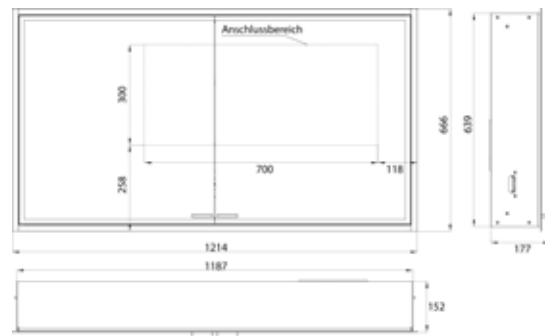

PRODUCT INFORMATION

Illuminated mirror cabinet prestige 2, 1215 mm, built-in model, IP 44 aluminium

Art.No.9897 071 08

Continuous light control on/off, brightness and light color (2.700 bis 6.500 K) via three integrated touch control panels. Surrounding LED-lights with mirrored back panel, 2 continuously adjustable crystal glass shelves, 2 sockets, height: 666 mm